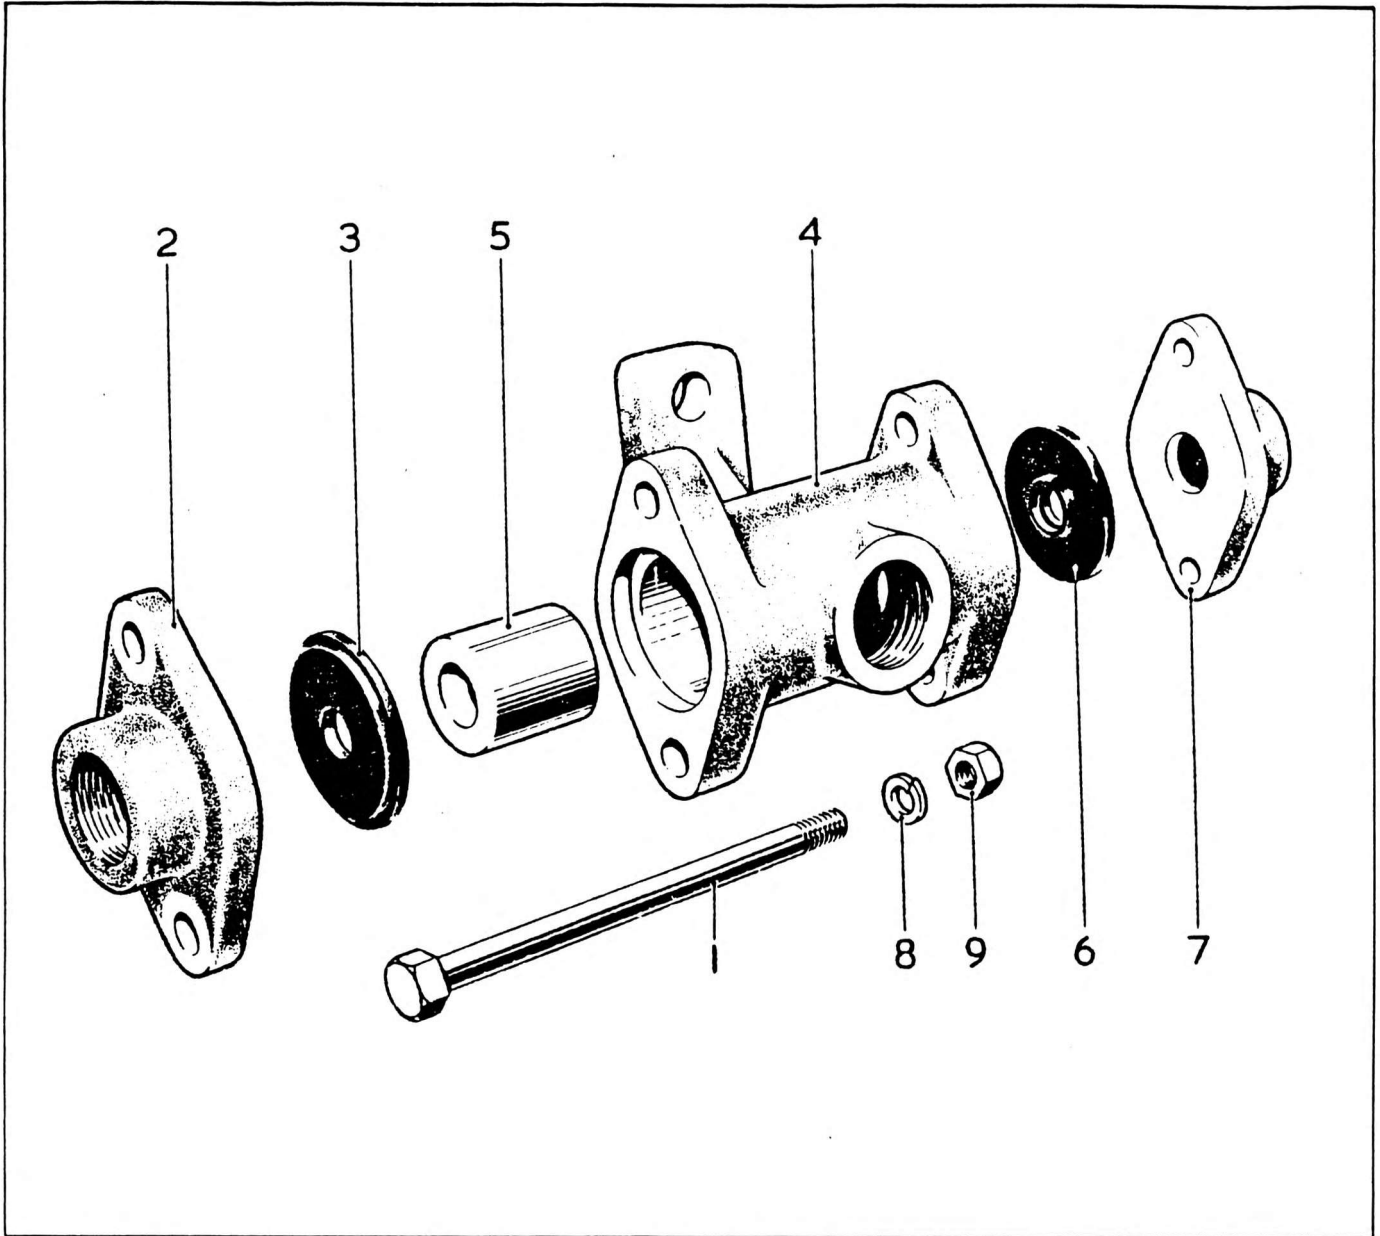

DOUBLE CHECK VALVE

NO.	PART NO.	QTY.	DESCRIPTION	NO.	PART NO.	QTY.	DESCRIPTION
-	7-926-990122	1	Double Check Valve Complete				
1	9-926-990902	2	Bolt				
2	9-926-990901	1	End Cap				
3	9-926-990107	1	Seal				
4	9-926-990898	1	Body				
5	9-926-990899	1	Shuttle Valve				
6	9-926-990107	1	Seal				
7	9-926-990901	1	End Cap				
8	9-926-990115	2	Washer Spring				
9	723166	2	Nut				